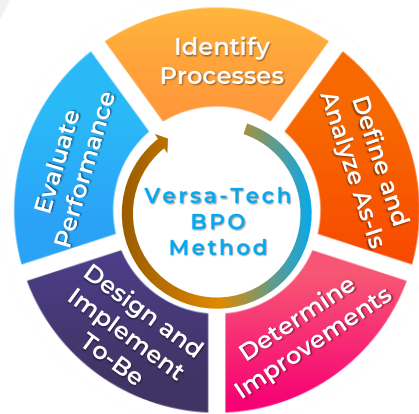

## Versa-Tech Delivers SOLUTIONS

**Need to reduce costs? Aspire to scale your business? Improve employee job satisfaction?**

We integrate **AUTOMATION + AI/ML + AGILITY** that transforms business functions by delivering innovative solutions using our proven Business Process Optimization method:

### Business Process Optimization (BPO)

- Assess current As-Is processes
- Diagnose bottlenecks, gaps, and inefficiencies
- Determine process improvements
- Produce optimized future To-Be process incorporating Automation, AI/ML, and Agility with alignment to business value outcomes
- Evaluate performance improvement metrics